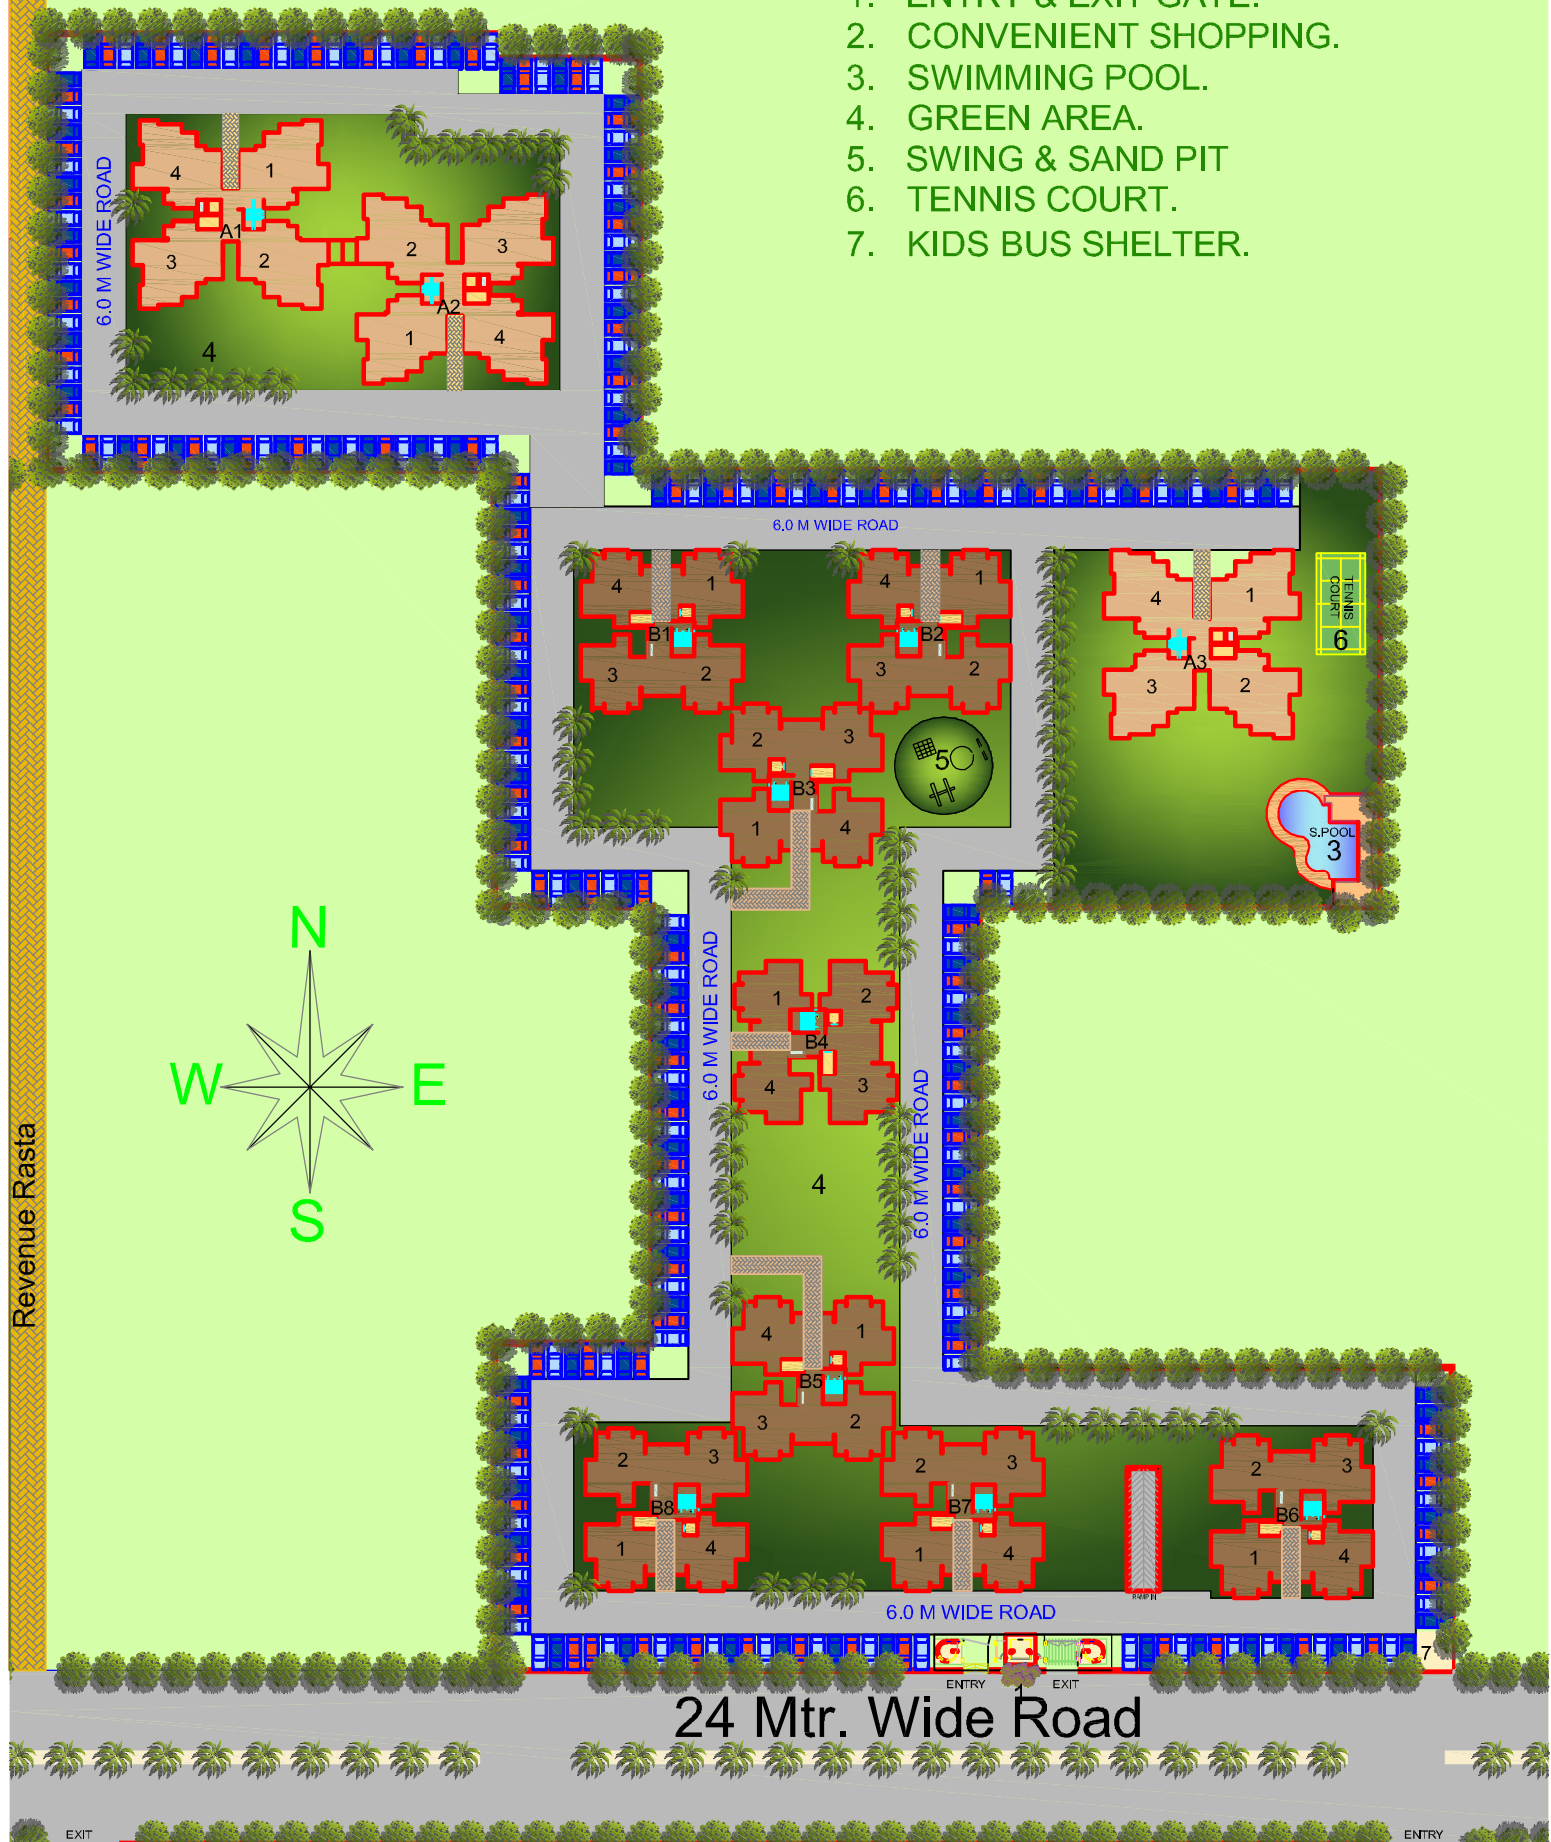

SITE MAP : TULIP ORANGE

LEGEND

1. ENTRY & EXIT GATE.
2. CONVENIENT SHOPPING.
3. SWIMMING POOL.
4. GREEN AREA.
5. SWING & SAND PIT
6. TENNIS COURT.
7. KIDS BUS SHELTER.

24 Mtr. Wide Road